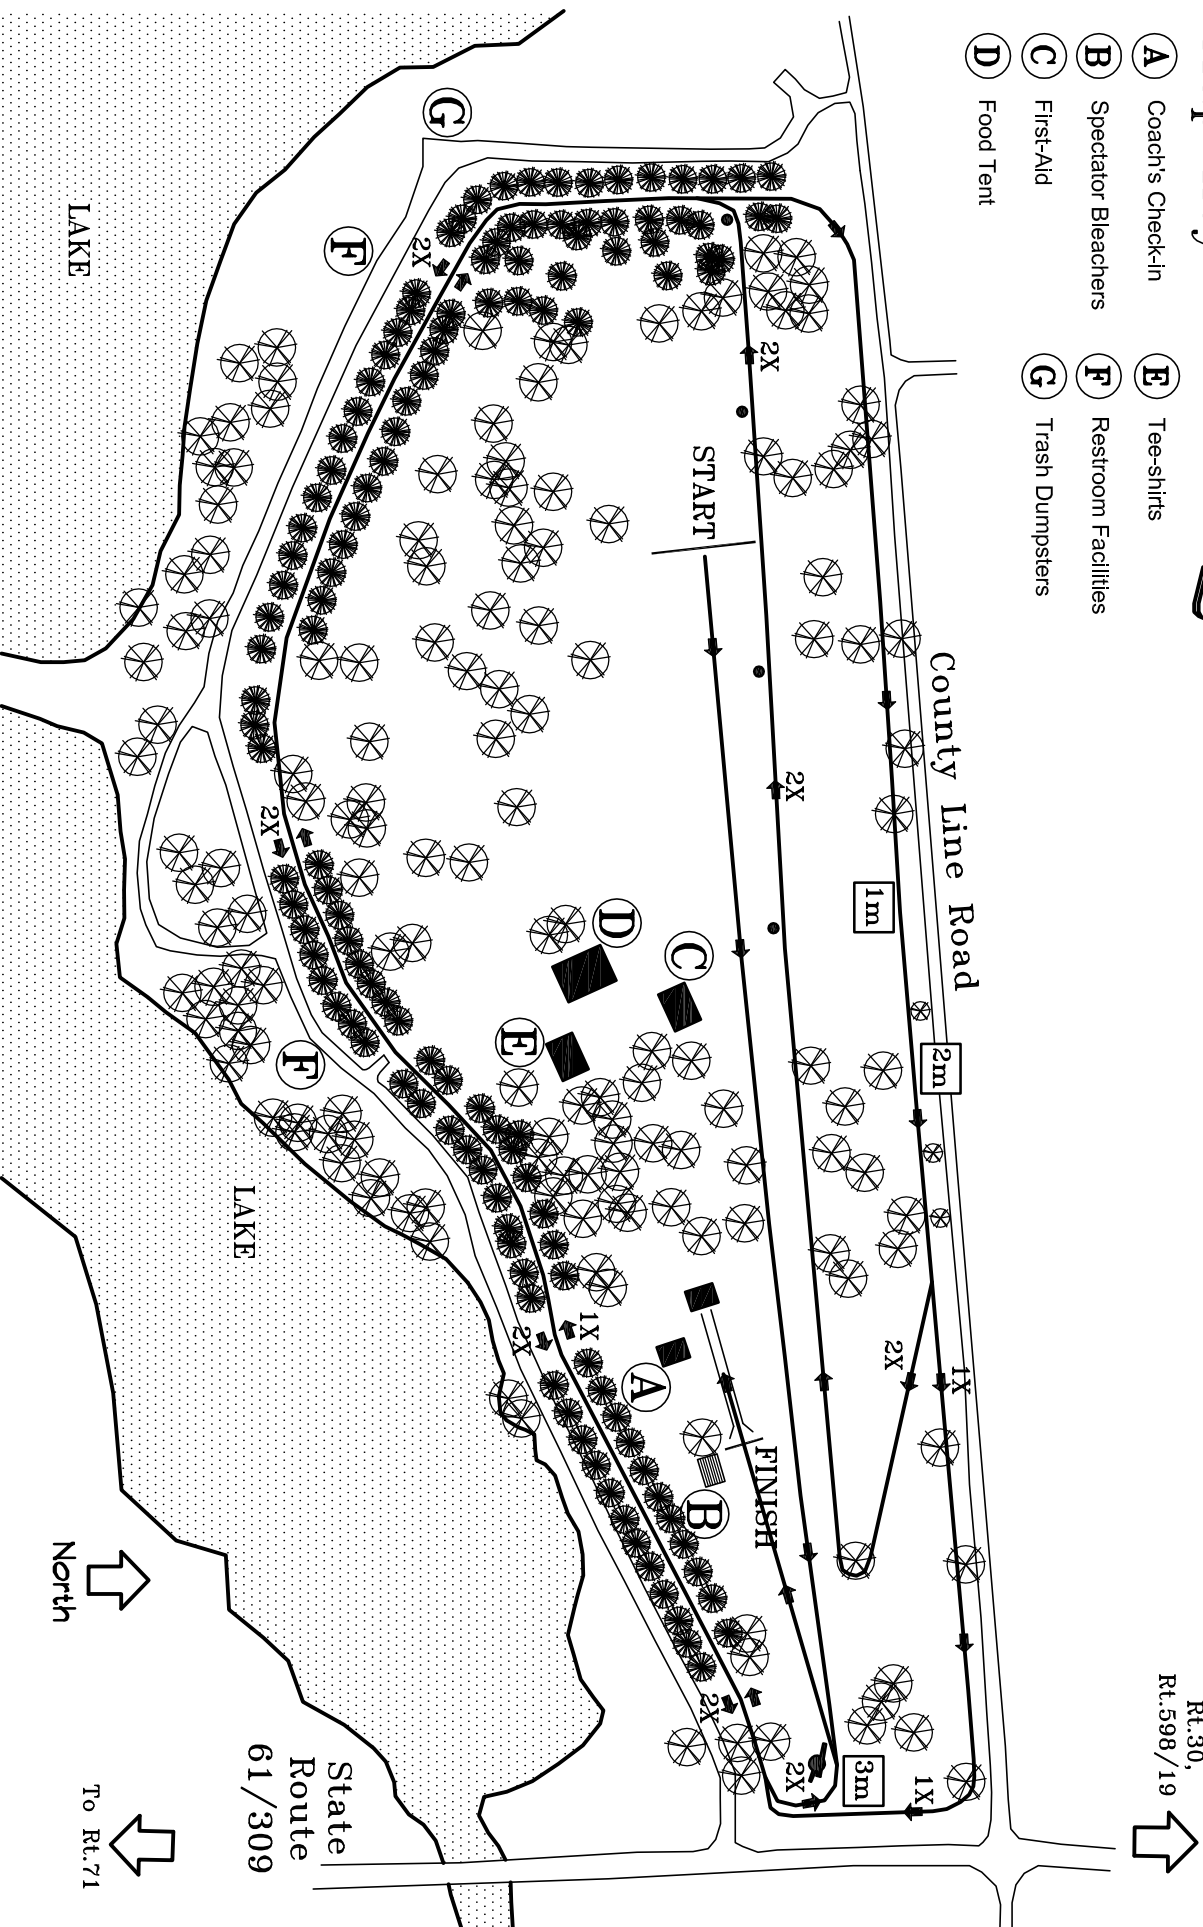

High School Course

Map Key

- (A)** Coach's Check-in
- (B)** Spectator Bleachers
- (C)** First-Aid
- (D)** Food Tent
- (E)** Tee-shirts
- (F)** Restroom Facilities
- (G)** Trash Dumpsters

To Gallion
(1 mile),
Rt.30,
Rt.598/19

State Route
61/309

North

To Rt.71

Gallion Cross Country Invitational

Amann's Park - Gallion, Ohio